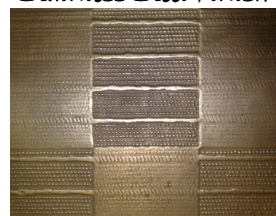

# Wallpaper & Netting

Stunning wallpapers and nettings, metal coated in a variety of finishes.

Pewter Finish

Bronze Finish

Stainless Steel Finish

Zinc Finish

Pewter Finish

Bronze Finish

Bronze & Pewter Finish

The above finishes have been achieved using a range of wallpapers and netting. Designers are able to create stunning and individual effects.

Applications include feature panels and be-spoke furniture.