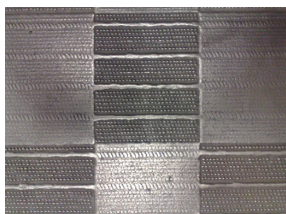

# Wallpaper & Netting

Stunning wallpapers and nettings, metal coated in a variety of finishes.

Pewter Finish

Bronze Finish

Stainless Steel Finish

Zinc Finish

Pewter Finish

Bronze Finish

Bronze & Pewter Finish

The above finishes have been achieved using a range of wallpapers and netting. Designers are able to create stunning and individual effects.

Applications include feature panels and be-spoke furniture.