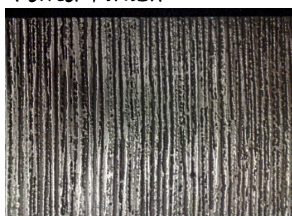

# Wallpaper & Netting

Stunning wallpapers and nettings, metal coated in a variety of finishes.

Pewter Finish

Bronze Finish

Stainless Steel Finish

Zinc Finish

Pewter Finish

Bronze Finish

Bronze & Pewter Finish

The above finishes have been achieved using a range of wallpapers and netting. Designers are able to create stunning and individual effects.

Applications include feature panels and be-spoke furniture.